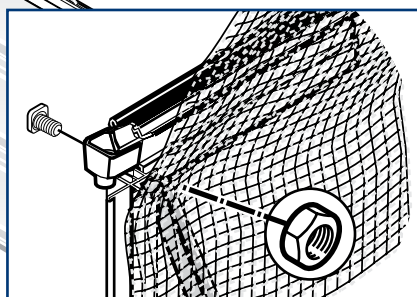

NO

Skyggenett til drivhus

- Beskytter plantene ved sterkt sollys
- Motvirker overopphetning i drivhuset
- 60 % lysgjennomtrengning
- Aluminiumsbelagt nett
- Lettmontert

**PALRAM****Shade Kit**

for PALRAM hobby greenhouses product range

- Protect plants from over exposure to the sun
- Reflects damaging heat build up
- 60% light transmission
- Aluminum coated
- Easy to install- Snap into place

Silver Line

SNAP & GROW