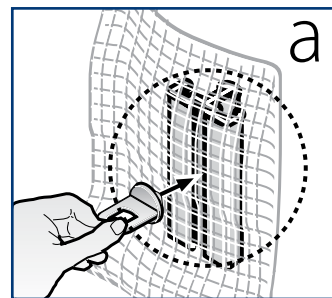

NO

Skyggenett til drivhus

- Beskytter plantene ved sterkt sollys
- Motvirker overopphetning i drivhuset
- 60 % lysgjennomtrengning
- Aluminiumsbelagt nett
- Lettmontert

**PALRAM****Shade Kit**

for PALRAM hobby greenhouses product range

- Protect plants from over exposure to the sun
- Reflects damaging heat build up
- 60% light transmission
- Aluminum coated
- Easy to install- Snap into place

Silver Line

SNAP & GROW