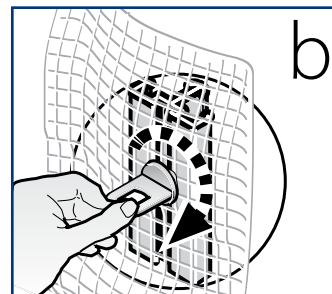

NO

Skyggenett til drivhus

- Beskytter plantene ved sterkt sollys
- Motvirker overopphetning i drivhuset
- 60 % lysgjennomtrengning
- Aluminiumsbelagt nett
- Lettmontert

**PALRAM****Shade Kit**

for PALRAM hobby greenhouses product range

- Protect plants from over exposure to the sun
- Reflects damaging heat build up
- 60% light transmission
- Aluminum coated
- Easy to install- Snap into place

Silver Line

SNAP & GROW