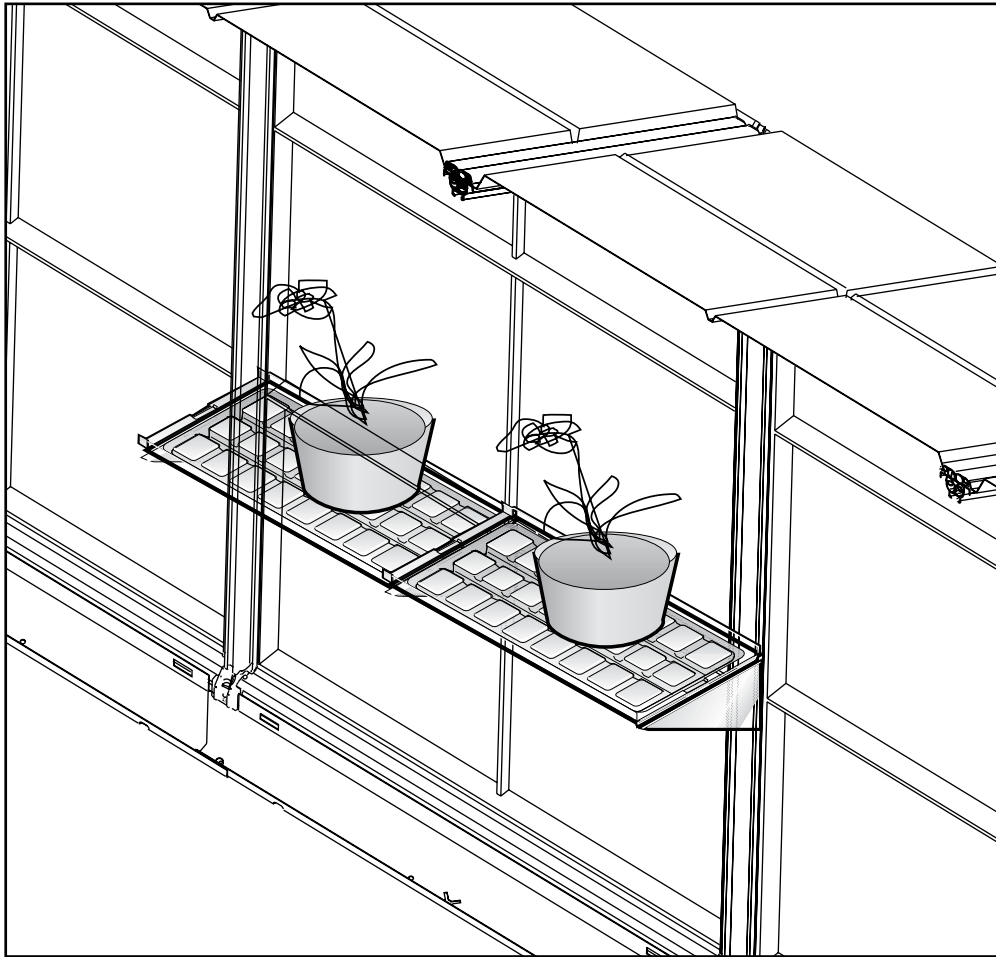

Shelf Kit

for PALRAM hobby greenhouses product range

 P02 x 2	 M04 x 3	 461 x 7 (1 Spare)	 412 x 7 (1 Spare)
---	--	--	--

SNAP & GROW

Silver Line