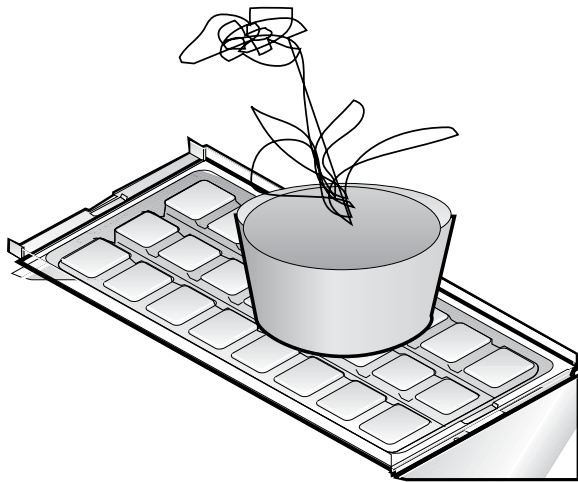

Shelf Kit

for PALRAM hobby greenhouses product range

 P02 x 2	 M04 x 3	 461 x 7 (1 Spare)	 412 x 7 (1 Spare)
---	--	--	--

SNAP & GROW

Silver Line