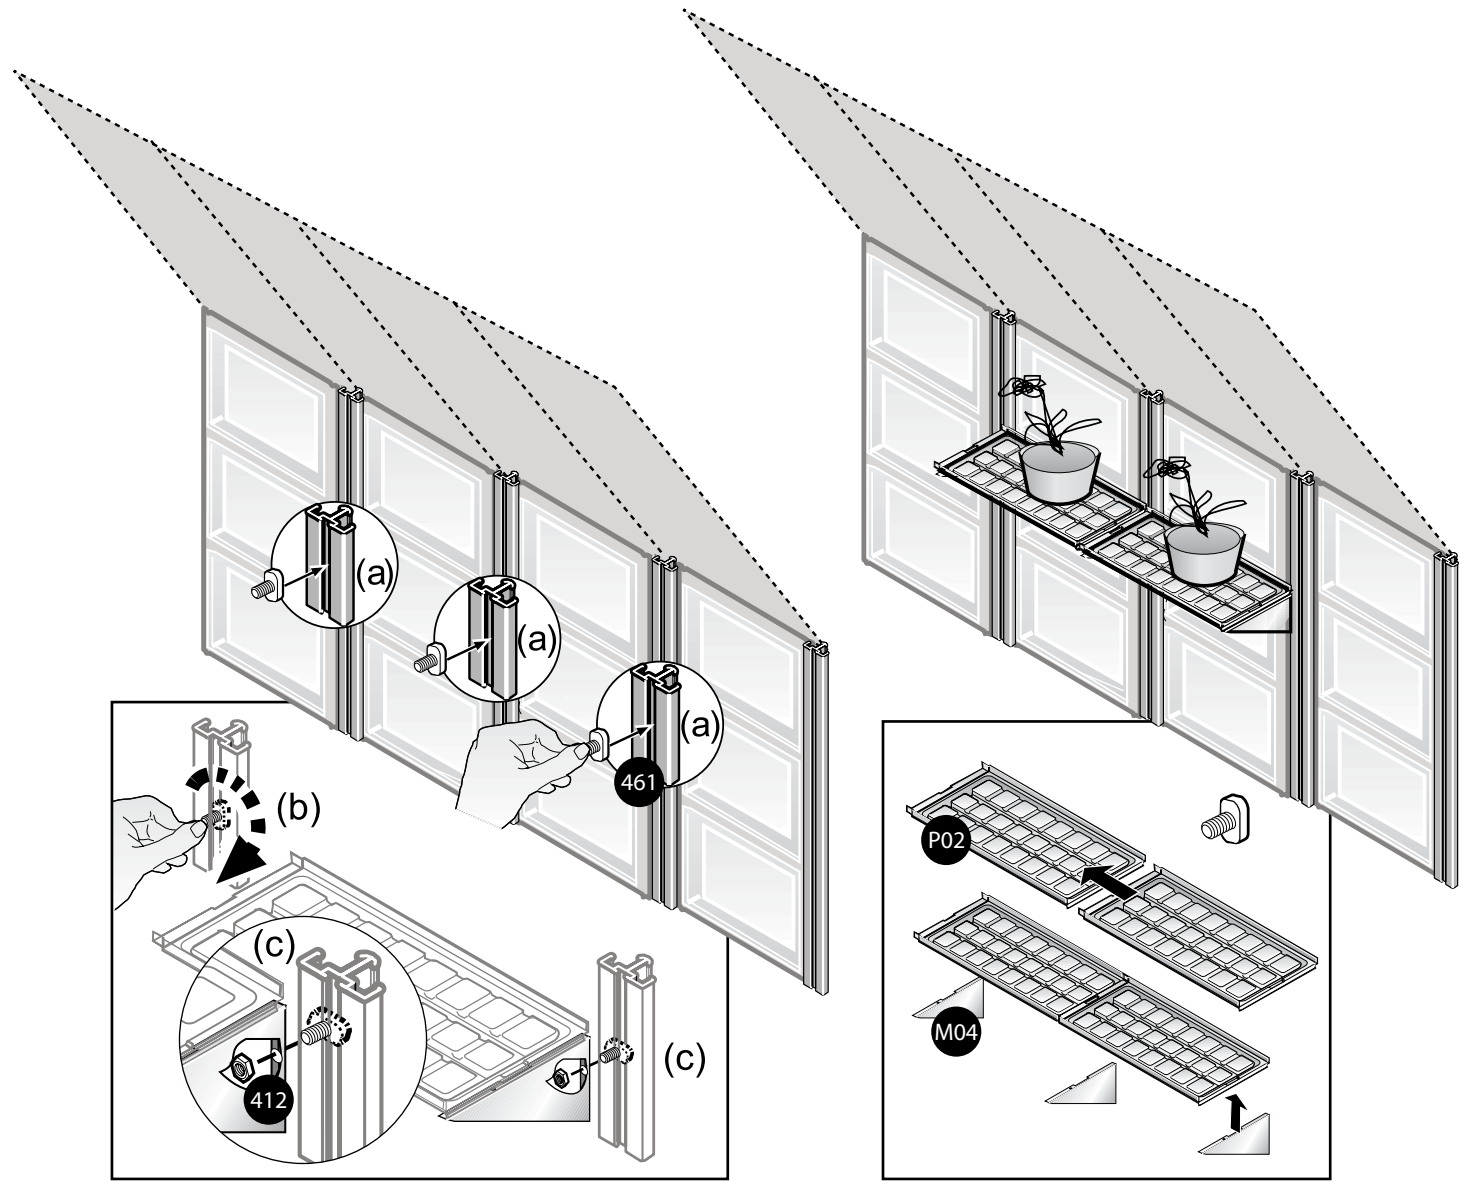

Shelf Kit

for PALRAM hobby greenhouses product range

 P02 x 2	 M04 x 3	 461 x 7 (1 Spare)	 412 x 7 (1 Spare)
---	--	--	--

SNAP & GROW

Silver Line